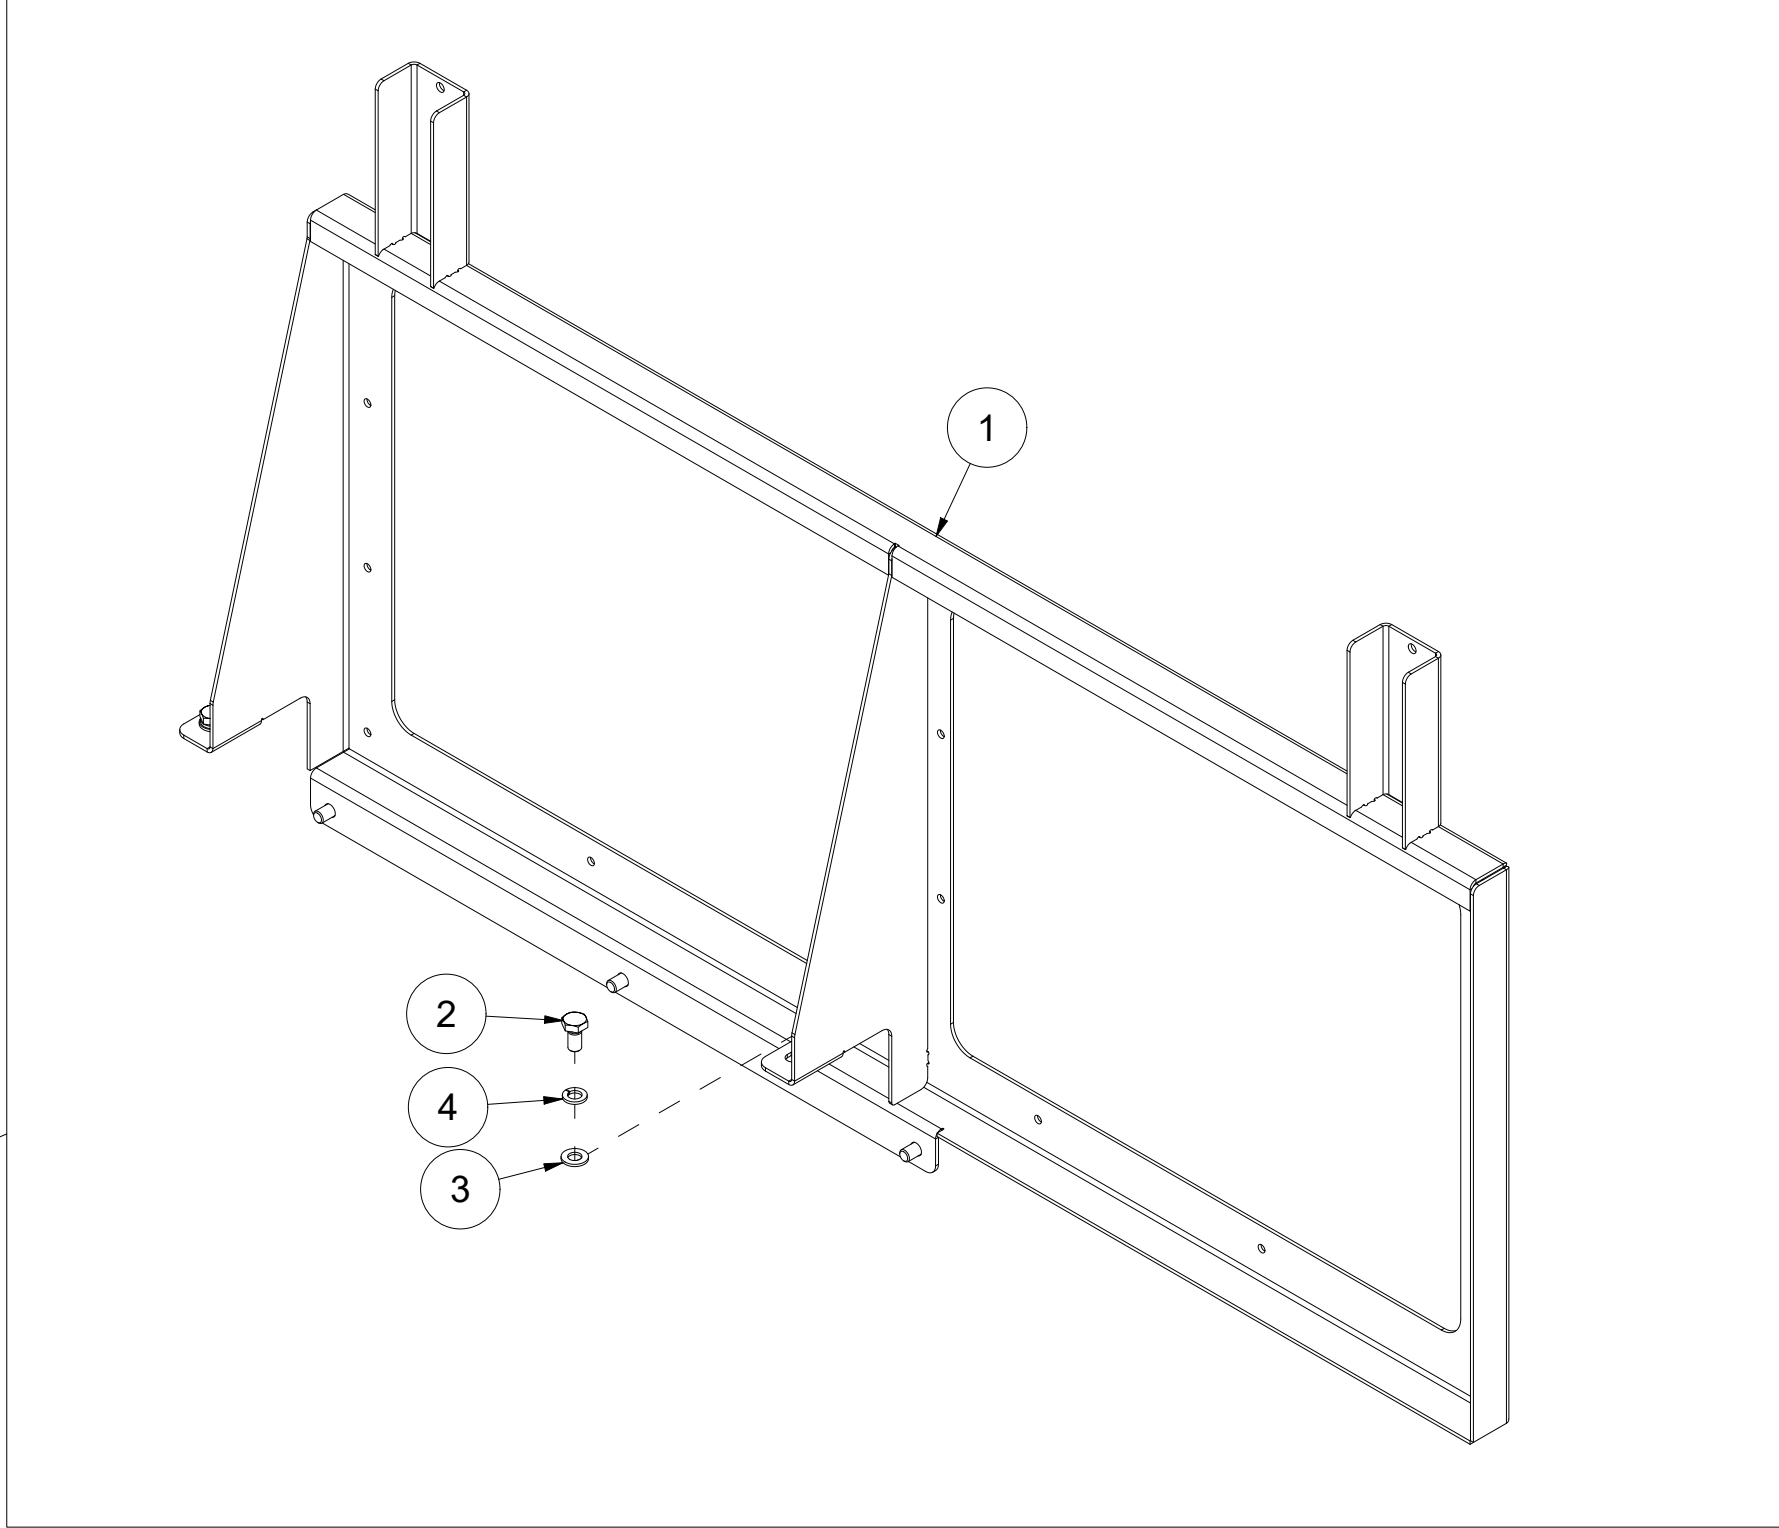

013 Sign mounting to the tractor attachment BPA180

Pos	Qty	Article no	Designation
1	1	27201073	Sign mounting to the tractor attachment
2	5	2422295	Hexagon screw M10x20 EIZn 8.8 DIN 933
3	5	2531060	Washer M10 EIZn DIN 125
4	5	2534060	Spring washer M10 EIZn DIN 127