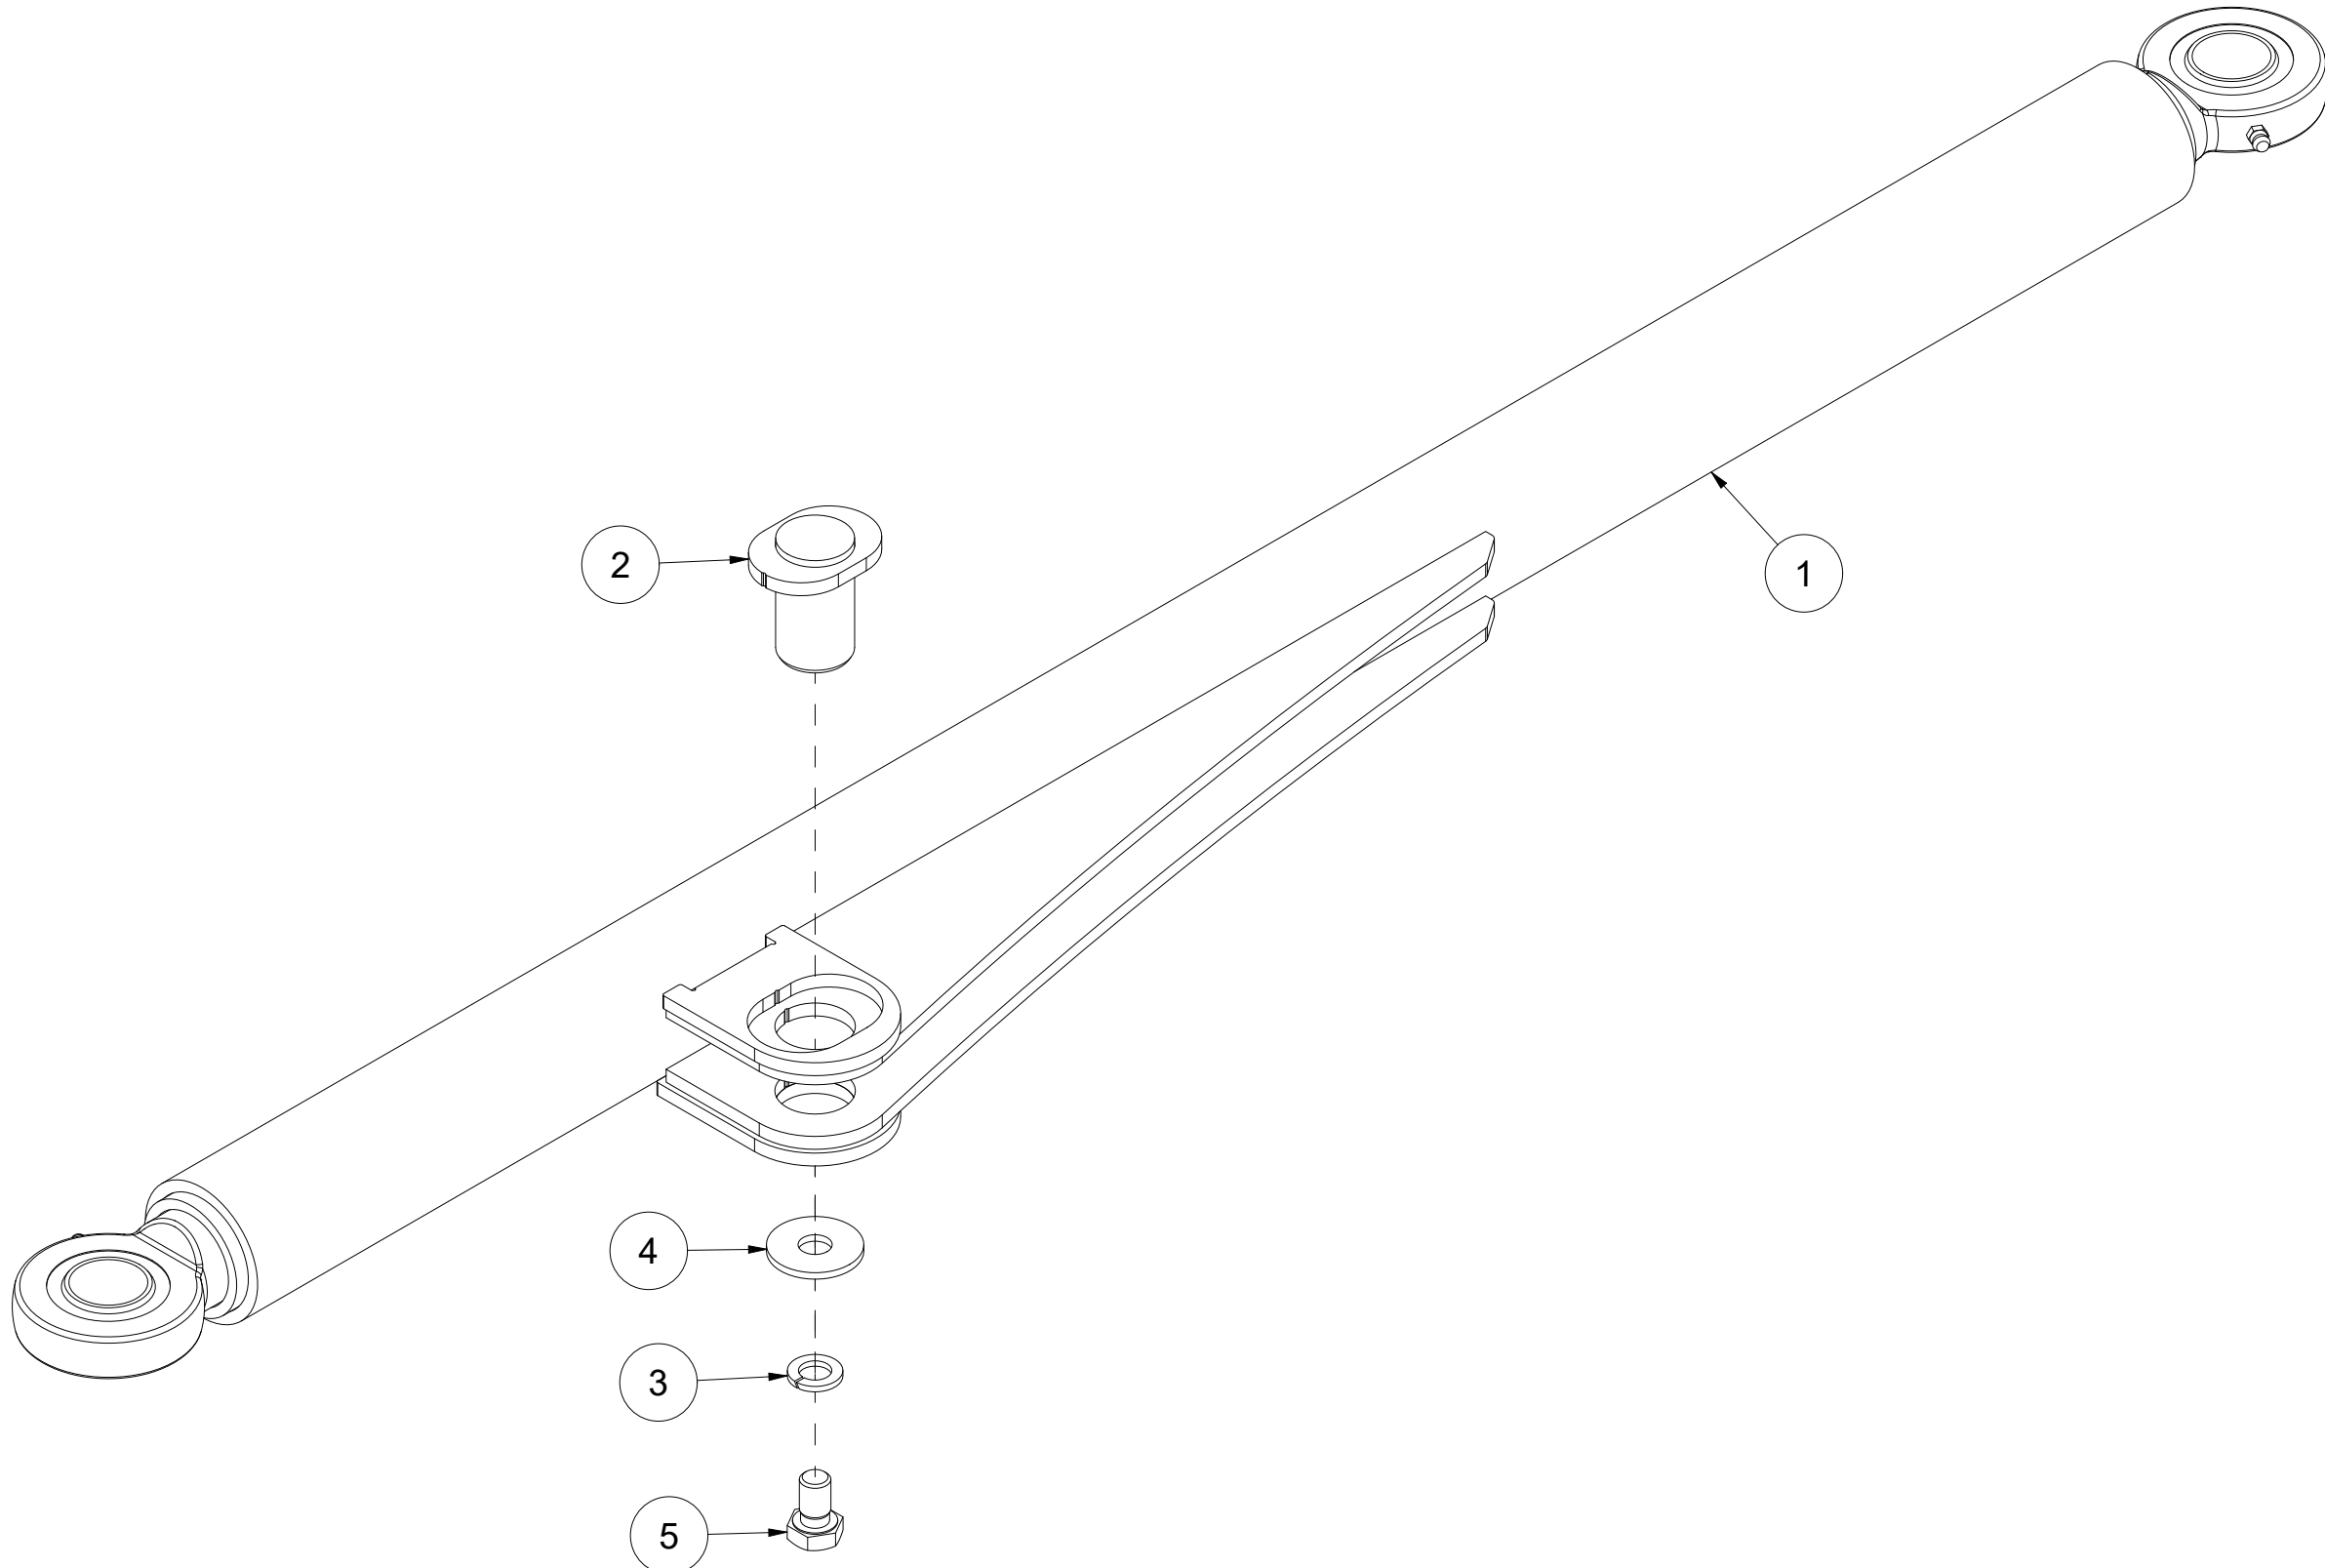

015 Parallel strut without breaking bolt BPA180

Pos	Qty	Article no	Designation
1	1	27201005	Parallel strut
2	1	27201030	Bolt
3	1	2534069	Spring washer M12 EIZn DIN 127
4	1	2533090	Body washer M12 EIZn DIN 9021
5	1	2422344	Hexagon screw M12x20 EIZn 8.8 DIN 933