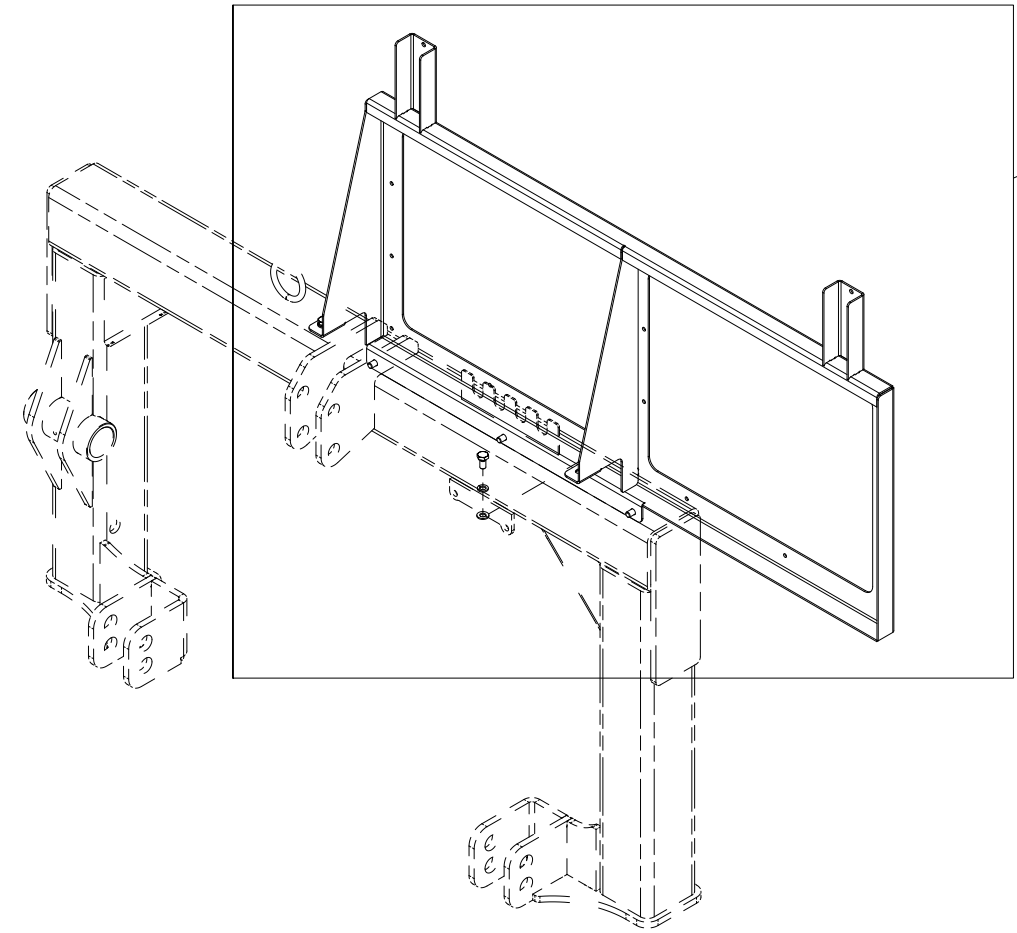

013 Sign mounting to the tractor attachment BPA180

Pos	Qty	Article no	Designation
1	1	27201073	Sign mounting to the tractor attachment
2	5	2422295	Hexagon screw M10x20 EIZn 8.8 DIN 933
3	5	2531060	Washer M10 EIZn DIN 125
4	5	2534060	Spring washer M10 EIZn DIN 127